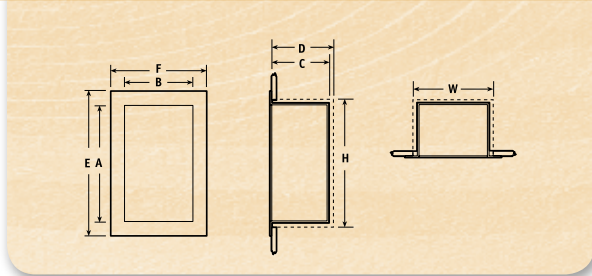

NOTE: Add wall material thickness to wall depth when determining cabinet size (for example, a standard 2" x 4" stud wall with ½" sheetrock would equal a 4" wall depth).

Part No	Description	Trim	Tub ID			Frame OD		Wall Opening		
			A	B	C	E	F	H	W	D
1013F10JL	Full Glass Surface Mount Cabinet	Surf	27 ¹ / ₁₆ "	13 ¹¹ / ₁₆ "	6 ¹ / ₂ "	27 ³ / ₈ "	13 ³ / ₈ "	N/A	N/A	N/A
1013G10JL	Full Glass Surface Mount Cabinet w/ Lock	Surf	27 ¹ / ₁₆ "	13 ¹¹ / ₁₆ "	6 ¹ / ₂ "	27 ³ / ₈ "	13 ³ / ₈ "	N/A	N/A	N/A
1015F10JL	Full Glass Flat Trim Cabinet	Flat	24"	10 ¹ / ₂ "	6"	27 ³ / ₈ "	13 ³ / ₈ "	25"	11 ¹ / ₂ "	6"
1017F10JL	Full Glass 3" Trim Cabinet	3"	24"	10 ¹ / ₂ "	6"	27 ³ / ₈ "	13 ³ / ₈ "	25"	11 ¹ / ₂ "	3 ¹ / ₈ "
1017G10JL	Full Glass 3" Trim Cabinet w/ Lock	3"	24"	10 ¹ / ₂ "	6"	27 ³ / ₈ "	13 ³ / ₈ "	25"	11 ¹ / ₂ "	3 ¹ / ₈ "
1815F10JL	Full Glass Flat Trim Cabinet	Flat	24"	10 ¹ / ₂ "	5 ¹ / ₂ "	27 ³ / ₈ "	13 ³ / ₈ "	25"	11 ¹ / ₂ "	5 ¹ / ₂ "
1816F10JL	Full Glass 1½" Trim Cabinet	1½"	24"	10 ¹ / ₂ "	5 ¹ / ₂ "	27 ³ / ₈ "	13 ³ / ₈ "	25"	11 ¹ / ₂ "	4"
1816G10JL	Full Glass 1½" Trim Cabinet w/Lock	1½"	24"	10 ¹ / ₂ "	5 ¹ / ₂ "	27 ³ / ₈ "	13 ³ / ₈ "	25"	11 ¹ / ₂ "	4"
1817F10JL	Full Glass 3" Trim Cabinet	3"	24"	10 ¹ / ₂ "	5 ¹ / ₂ "	27 ³ / ₈ "	13 ³ / ₈ "	25"	11 ¹ / ₂ "	2 ¹ / ₈ "
1817G10JL	Full Glass 3" Trim Cabinet w/Lock	3"	24"	10 ¹ / ₂ "	5 ¹ / ₂ "	27 ³ / ₈ "	13 ³ / ₈ "	25"	11 ¹ / ₂ "	2 ¹ / ₈ "
2015F10JL	Full Glass Flat Trim Cabinet	Flat	27"	12"	7 ³ / ₄ "	30 ³ / ₈ "	15 ³ / ₈ "	28"	13"	7 ³ / ₈ "